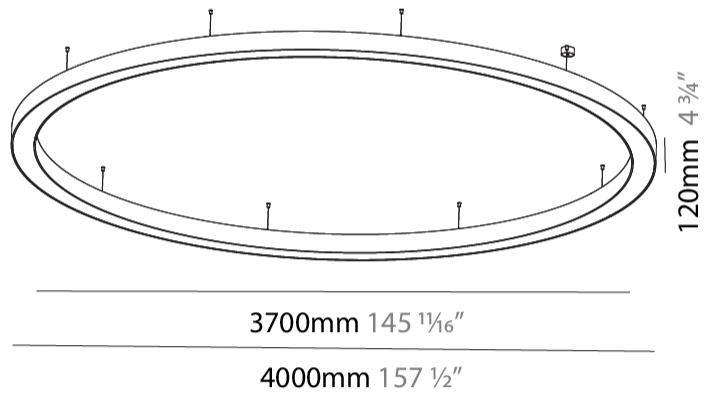

GENERAL

Series: Glorious
Subseries: Glorious
Brand: Prolicht
Division: Architectural
Mounting Type: Suspension
Mounting Location: Ceiling
Subcategory: Ambient

PHYSICAL

Shape: Round
Diameter (mm): 4000
Diameter (in): 157 1/2
Height (mm): 120
Height (in): 4 3/4
Max. Overall Height (mm): 2120
Max. Overall Height (in): 83 7/16
Light Distribution: Direct
Weight (kg): 50.71
Weight (lbs): 111.98
Diffuser: PMMA - Opal or Micro-Prism
Fixture Finish: SSR / BKV / CWI / CRY / HAB / LAG / UFT / ITA / RUA / RUR / MIC / FTG / MYG / TWT / LOD / PUS / FRO / FUP / KIA / POP / BLS / SPG / MEY / GOH / GUM / CHC / COM / ABZ / JAG / OBR / MOS / ROR
Fixture Material: Aluminum

ELECTRICAL

Lamp Type: LED (Zhaga Standard)
Input Wattage (W): 200
Total Output Wattage (W): 160 / 128 (3500K)
Dimming: Non-Dimming / Phase Dimming (120Vac only) / 0-10V Dimming
Driver Included: Yes
Driver Location: Integrated
Driver Type: Constant Current
Driver Class: Class 2
Input Voltage (V): 120 - 277
Constant Current (mA): 350 / 1000 (3500K)

LED

Color Temperature (°K): 3000 / 3500 / 4000
Max. Delivered Lumen (lm): 18460 / 19110 / 19500
CRI: >80 CRI
Efficiency (%): 0.65
Lamp Life (hrs): 50000

OPTICAL

RATINGS AND CERTIFICATIONS

Certified By: Certified for North American Standards
IP rating: IP20