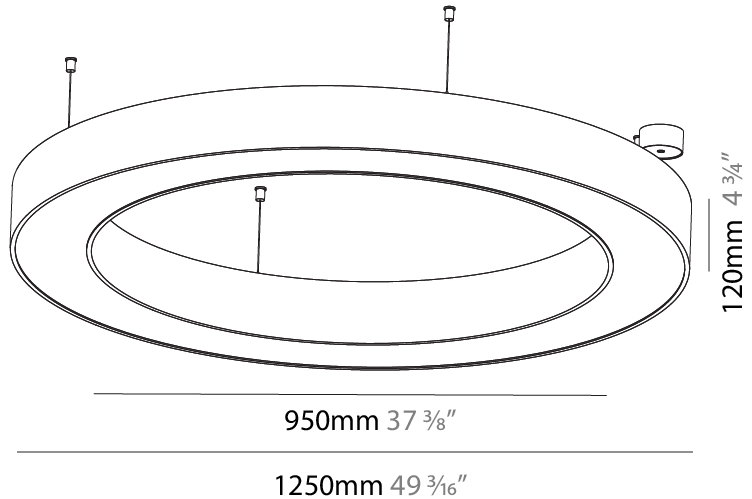

GENERAL

Series: Glorious
Subseries: Glorious
Brand: Prolight
Division: Architectural
Mounting Type: Suspension
Mounting Location: Ceiling
Subcategory: Ambient

PHYSICAL

Shape: Round
Diameter (mm): 1250
Diameter (in): 49 3/16
Height (mm): 120
Height (in): 4 3/4
Max. Overall Height (mm): 2120
Max. Overall Height (in): 83 7/16
Light Distribution: Direct
Weight (kg): 12.847
Weight (lbs): 28.26
Diffuser: [PMMA - Opal or Micro-Prism](#)
Fixture Finish: [SSR / BKV / CWI / CRY / HAB / LAG / UFT / ITA / RUA / RUR / MIC / FTG / MYG / TWT / LOD / PUS / FRO / FUP / KIA / POP / BLS / SPG / MEY / GOH / GUM / CHC / COM / ABZ / JAG / OBR / MOS / ROR](#)
Fixture Material: Aluminum

ELECTRICAL

Lamp Type: LED (Zhaga Standard)
Input Wattage (W): 60
Total Output Wattage (W): 48 / 38.4 (3500K)
Dimming: [Non-Dimming / Phase Dimming (120Vac only) / 0-10V Dimming](#)
Driver Included: Yes
Driver Location: Integrated
Driver Type: Constant Current
Driver Class: Class 2
Input Voltage (V): 120 - 277
Constant Current (mA): 350 / 1200 (3500K)

LED

Color Temperature (°K): [3000 / 3500 / 4000](#)
Max. Delivered Lumen (lm): 5540 / 5733 / 5850
CRI: >80 CRI
Efficiency (%): 0.65
Lamp Life (hrs): 50000

OPTICAL

RATINGS AND CERTIFICATIONS

Certified By: Certified for North American Standards
IP rating: IP20